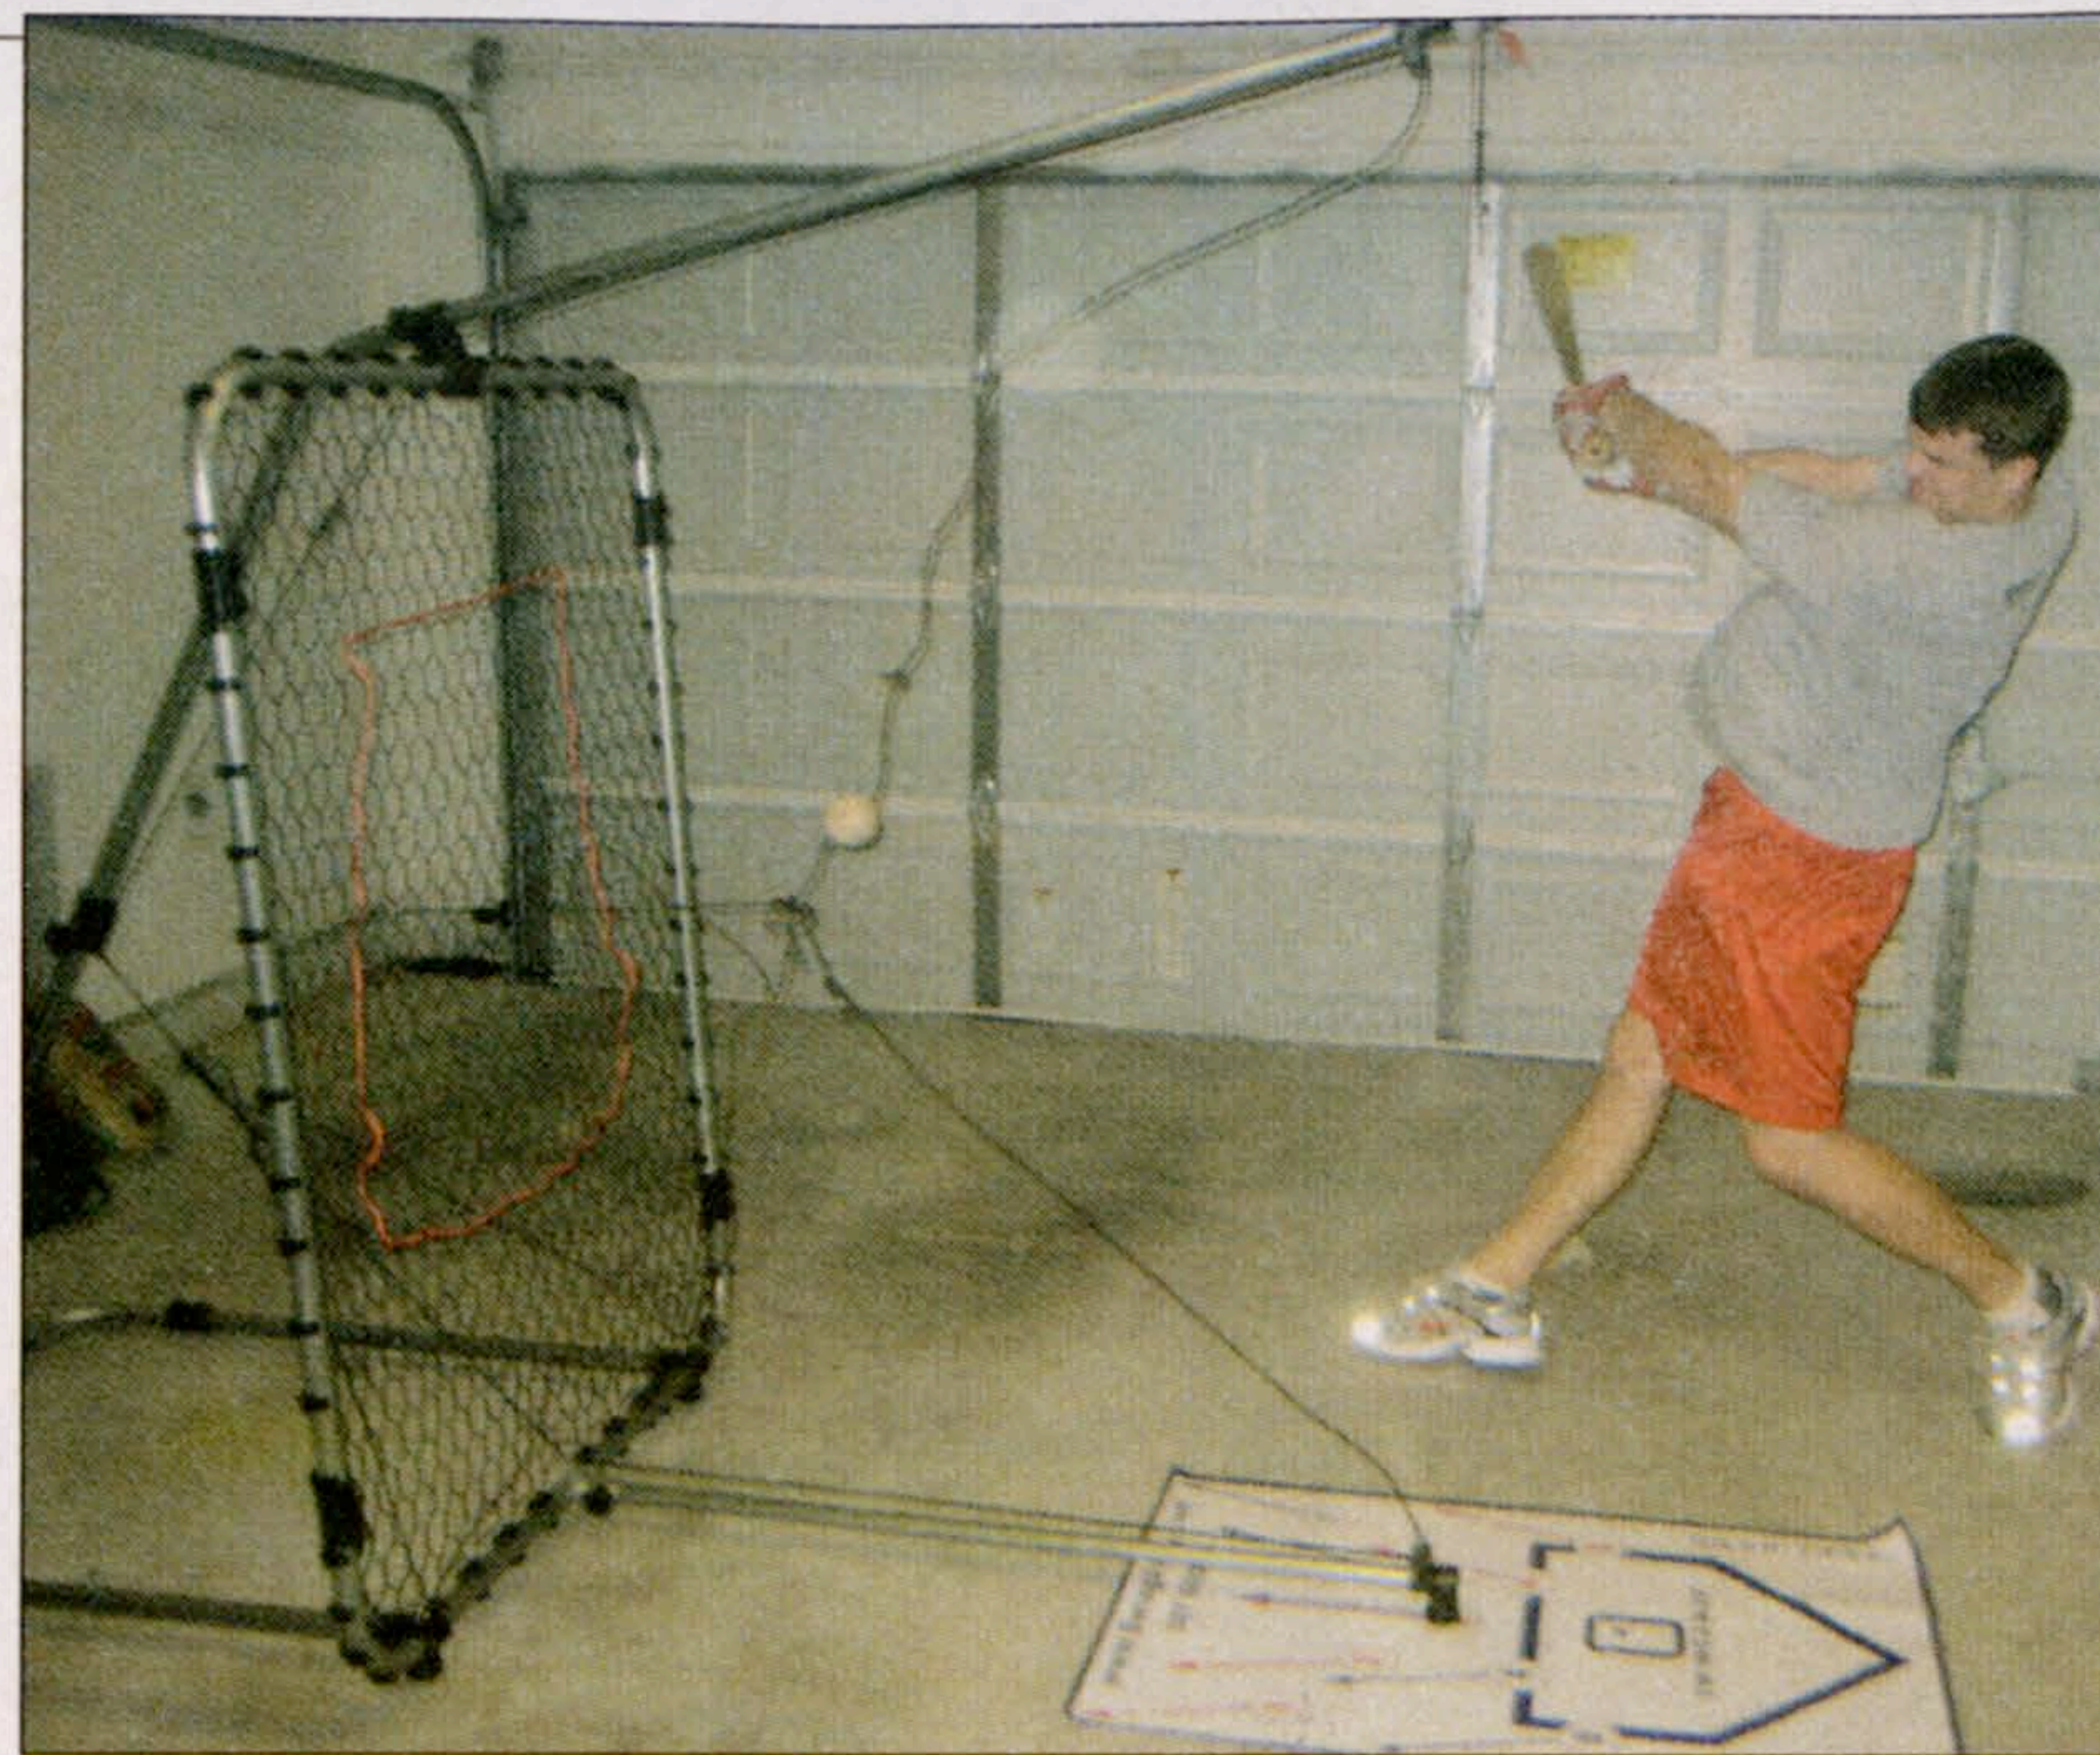

The SwingAway is terrific for learning to hit pitches to all parts of the field, no matter the pitch location. The bottom boom feature aligns the pulley system to increase the life

of the bungee system. The SA Hitting Mat replicates the inner portion of the batter's box. The mat is marked for both right- and left-handed hitters, and numbered baseballs show the proper contact points plus directional arrows to show where to drive each pitch location.

"It was the first stationary training aid I had ever encountered that actually had the feel of a pitched ball," said St. Louis Cardinals rising prospect Mark Hamilton. "The resistance on the bungee cords gave the sensation upon impact that I was hitting a live pitch. ... Instead of going to the cages everyday, I can use the SwingAway daily and go to the cages when I need to see a moving ball. This is the only machine that allows a player to improve at home and in a confined space."

The SwingAway is great, too, as a ball rebounder, particularly for infielders looking to improve reaction time and work on backhand and forehand drills. Check out www.swingaway.com for more information.

Mark Hamilton, St. Louis Cardinals minor league ballplayer uses the SwingAway in a garage.